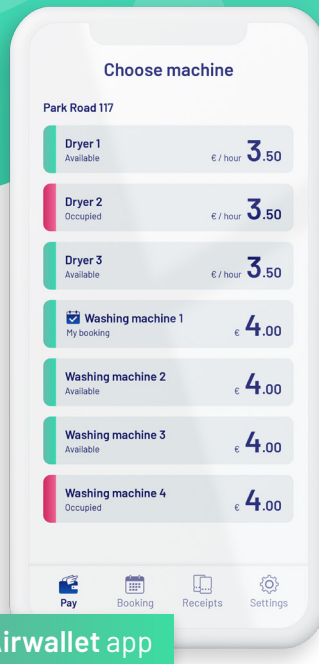

Anton (10,4")

airWallet

User-friendly payment system for your laundry

Airwallet app

What is Airwallet?

Airwallet is the modern and user-friendly payment system tailor-made for your laundry machines. We install a small device inside every machine that communicates with the users' Airwallet app or the wall-mounted payment terminal 'Anton'.

Laundry made easy

Airwallet is designed with user-friendliness in mind, so it is intuitive for everyone to use. The users get easy payment and booking in the laundry, while you get an overview and transparency of your laundry's performance.

Administration free

Don't waste your time on bookkeeping, collecting coins, replacing washing cards, or users requesting refunds. Everything is administration free in the Airwallet.

Easy payments

Users avoid acquiring coins, tokens, or remembering laundry cards. Users simply pay with the Airwallet app, or by contactless payment on Anton.